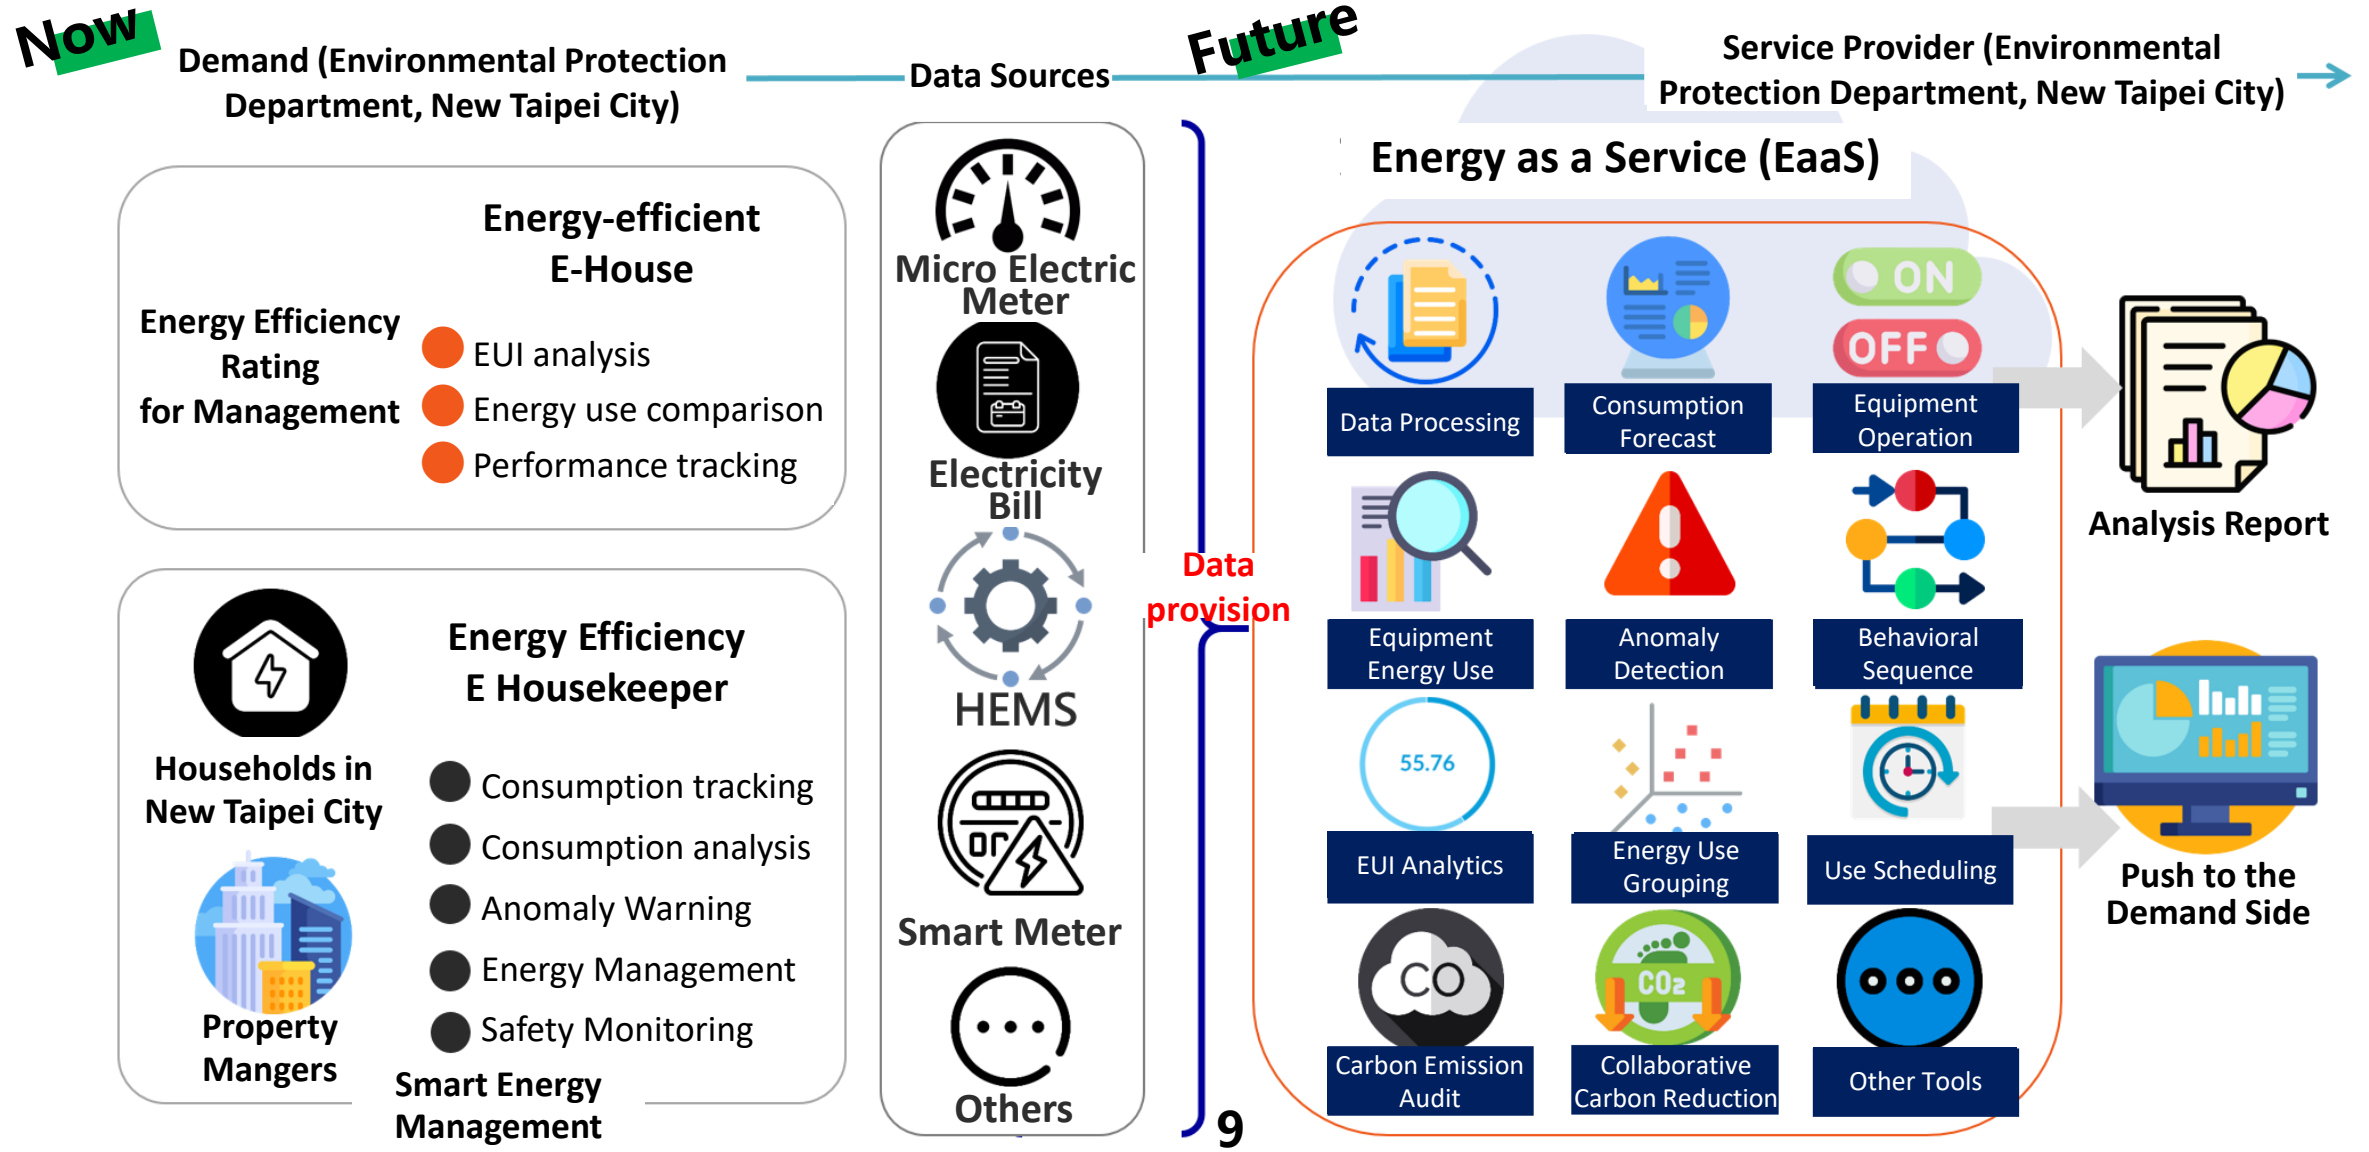

- Smart Energy Management – Energy Efficiency E Housekeeper to save energy in summer by **9%**
- Replaced with Level-1 appliances to save energy by **11-16%**
- Total energy saved by **20-25%**

Net-Zero Building Design Services + Developers

Design

Construction

Operation

Green building regulations

- ◆ Badge
- ◆ Energy Efficiency Labeling

Structure

Facilities

Interior

Appliances

Behavior

Central

New Taipei City

**Energy Efficiency Rating:
Energy-Efficient E House**

**Smart Energy Management:
Energy Efficiency E Housekeeper**

Public Service Cloud + Shared Analytics

Awards & Recognitions