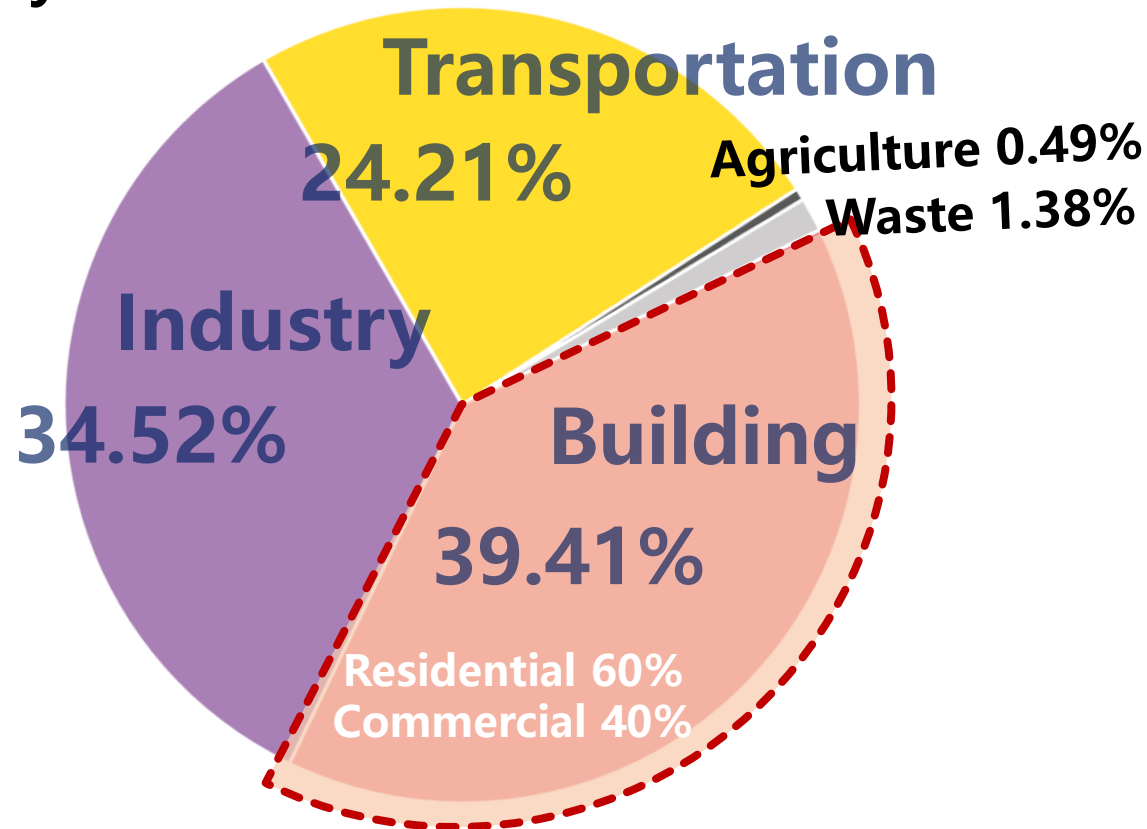

GHG Emissions
in New Taipei City
by Sector

Climate Action White Paper
published In Aug. 2022

Towards a Net-Zero New Taipei City...

Building Energy Efficiency System

Circular Management

Community-wise EE Rating