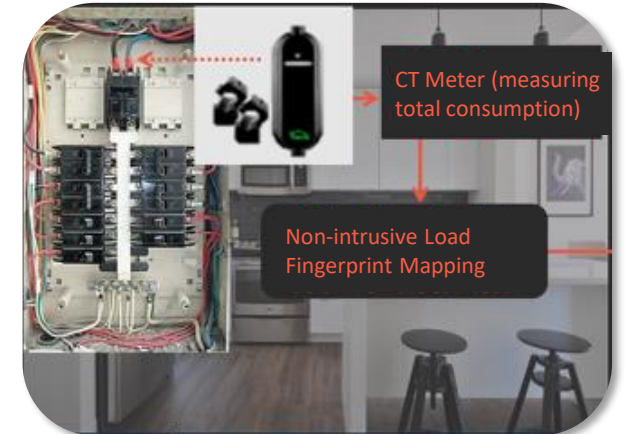

- Smart Energy Management – Energy Efficiency E Housekeeper to save energy in summer by **9%**
- Replaced with Level-1 appliances to save energy by **11-16%**
- Total energy saved by **20-25%**

Net-Zero Building Design Services + Developers