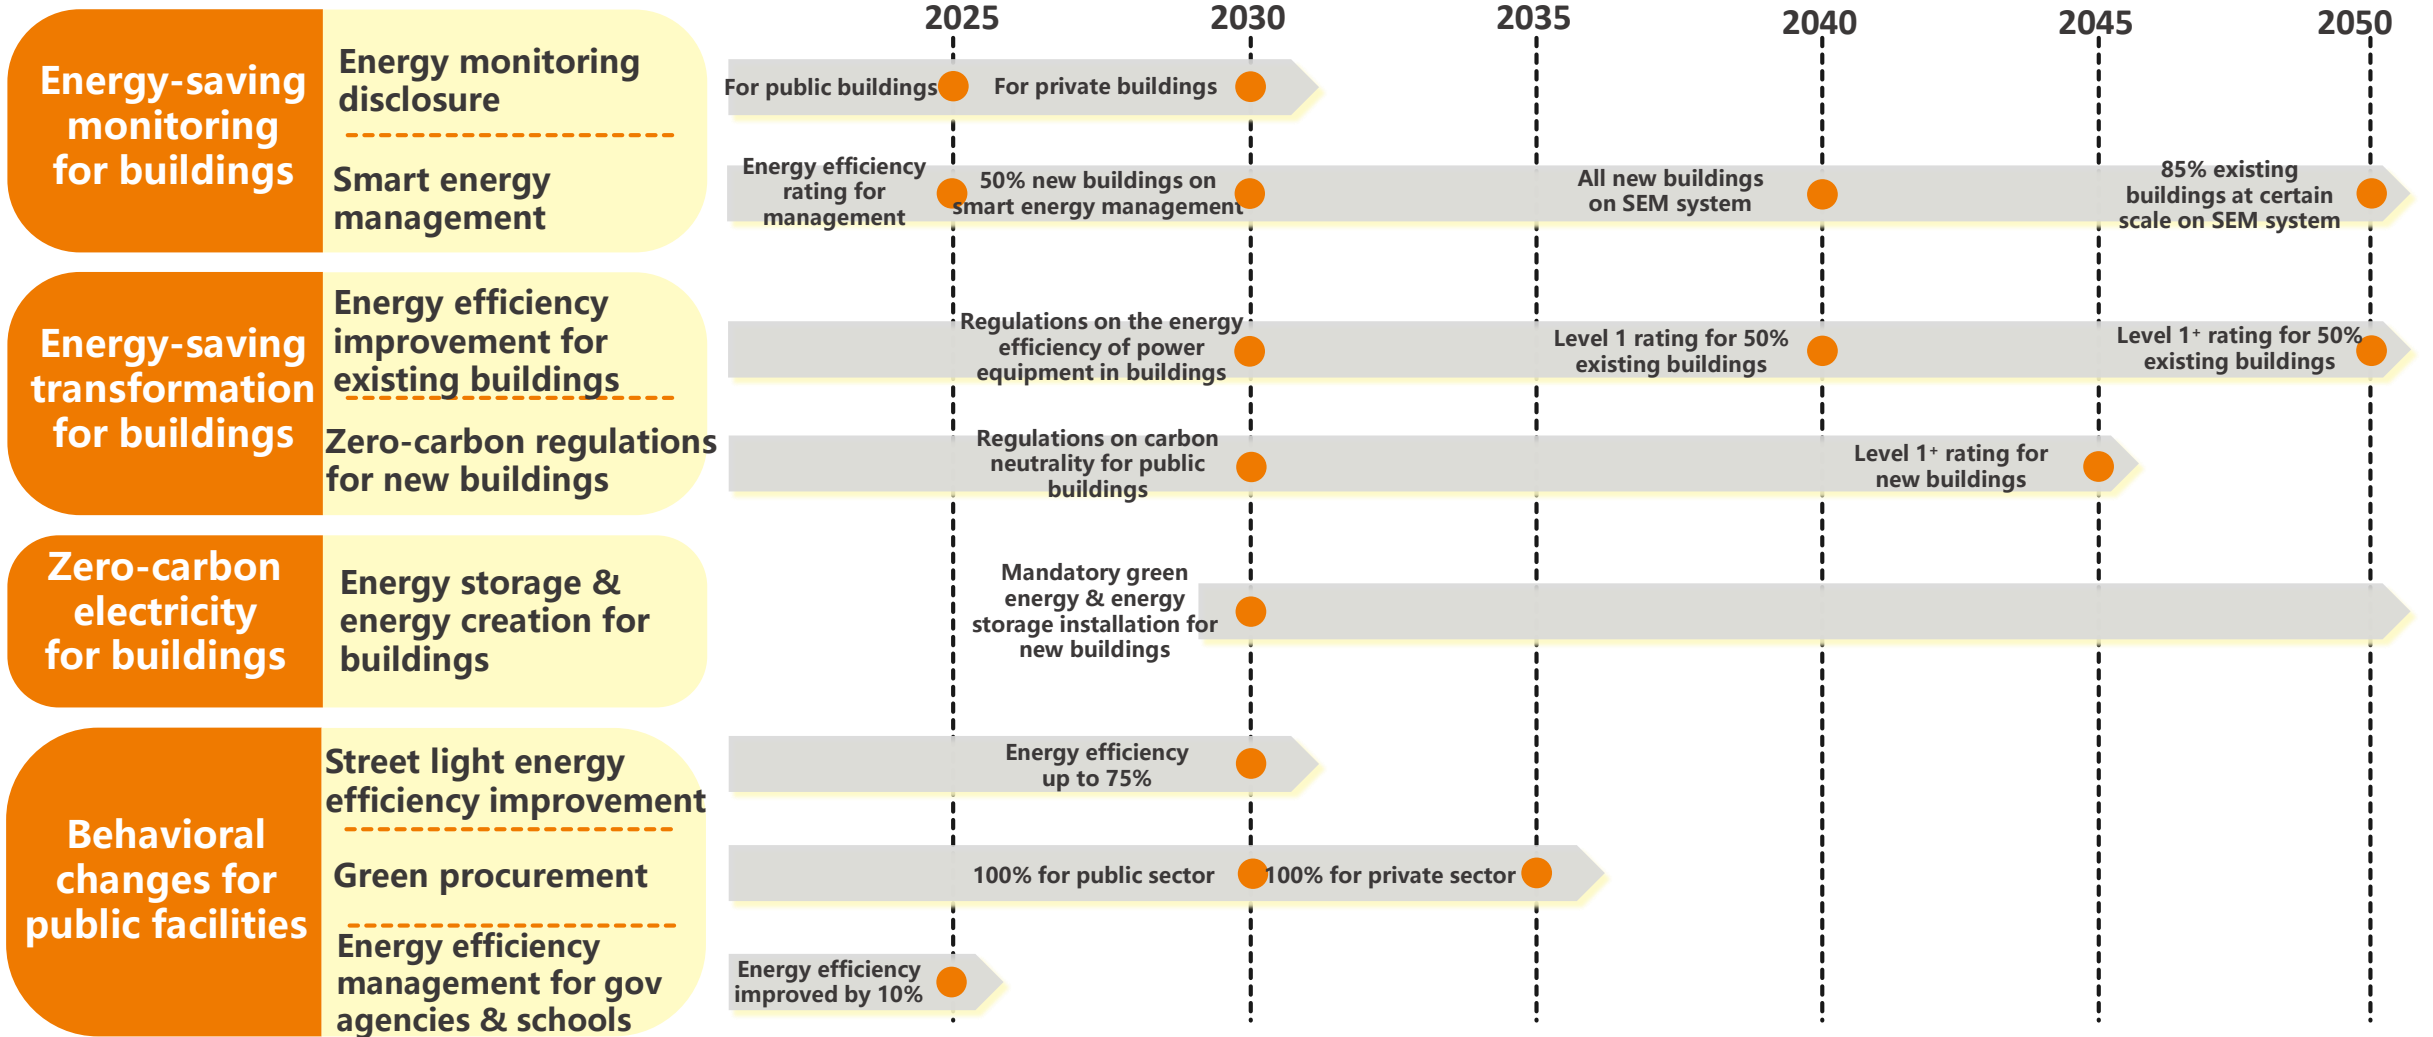

Towards a Net-Zero New Taipei City...