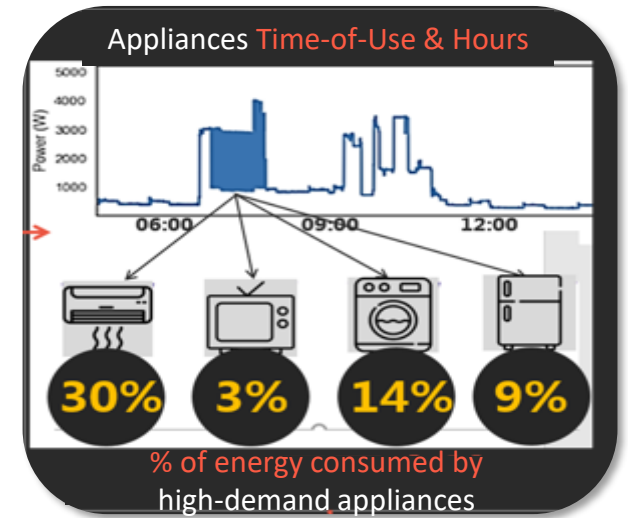

- Smart Energy Management – Energy Efficiency E Housekeeper to save energy in summer by **9%**
- Replaced with Level-1 appliances to save energy by **11-16%**
- Total energy saved by **20-25%**

Net-Zero Building Design Services + Developers