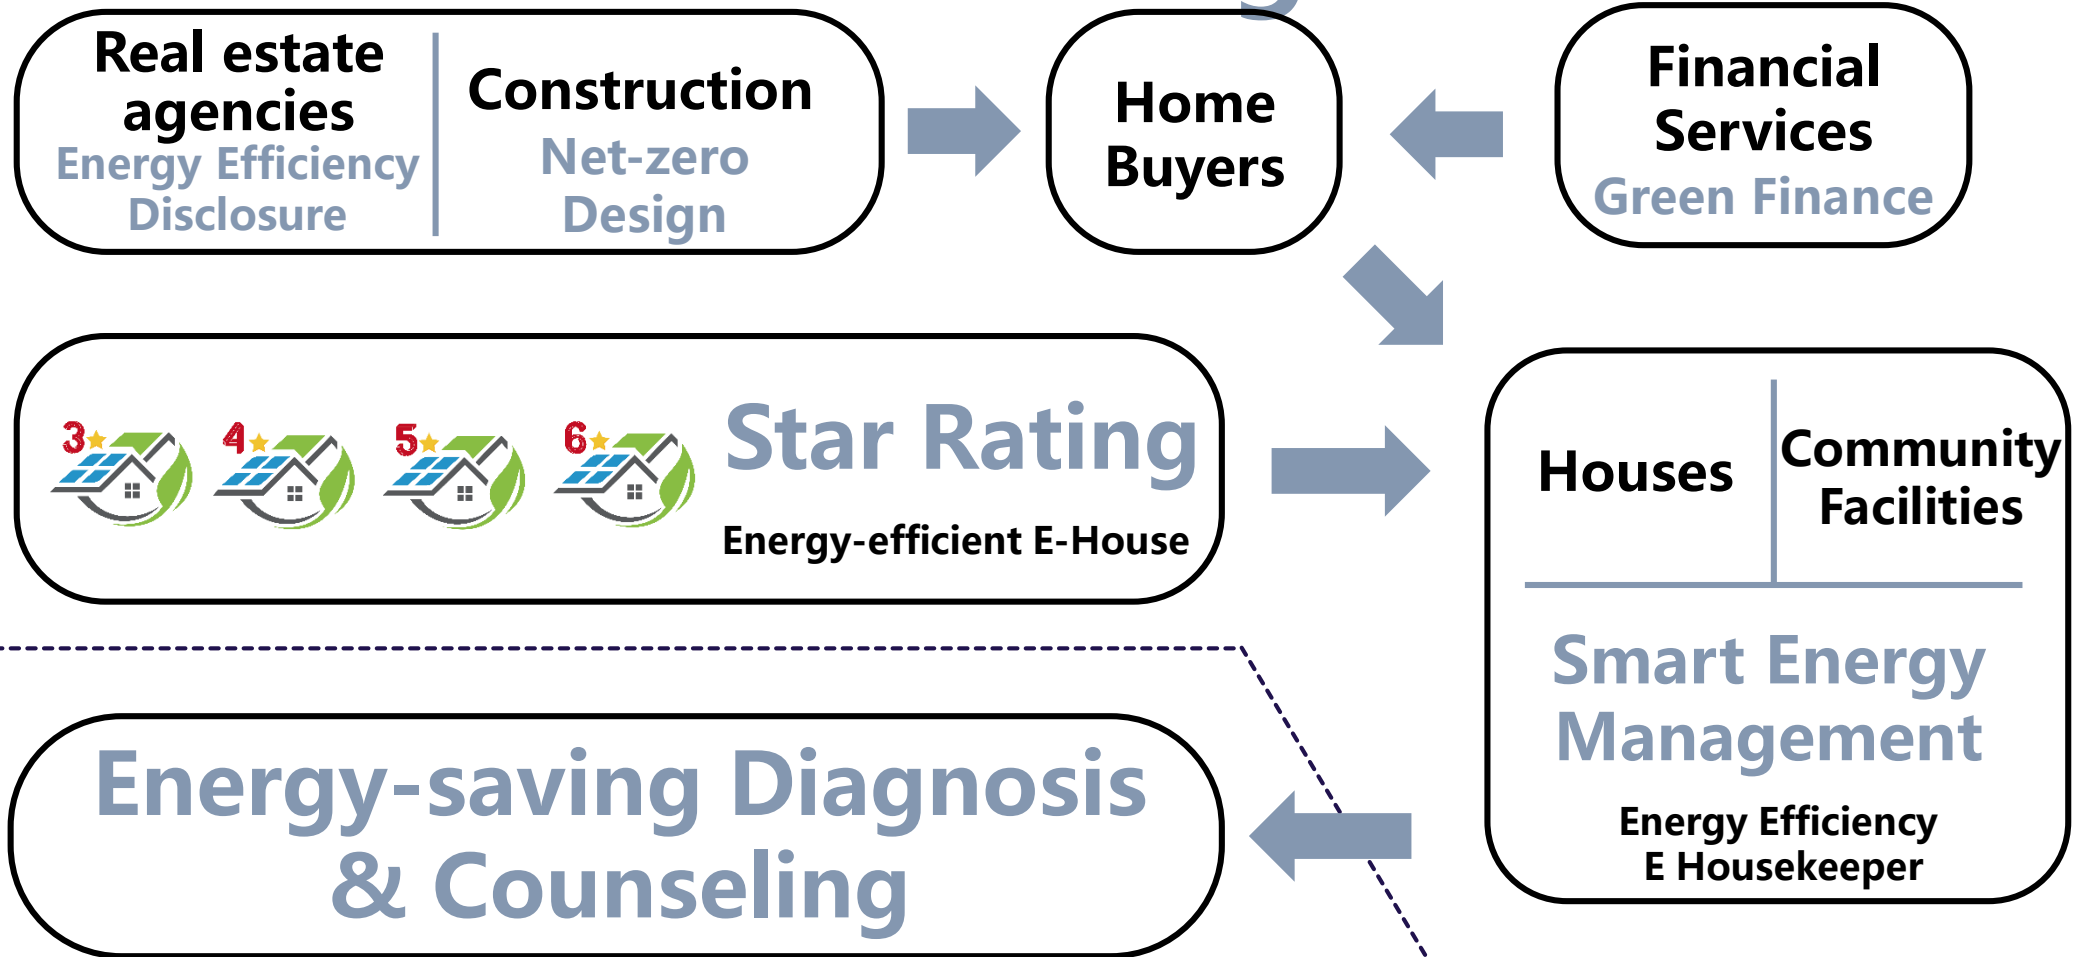

GHG Emissions
in New Taipei City
by Sector

Climate Action White Paper
published In Aug. 2022

Towards a Net-Zero New Taipei City...

Building Energy Efficiency System

Circular Management

Community-wise EE Rating

Star	EUI of Cmty Facilities (EUI kWh/m2.yr)	Energy Saved from Cmty Facilities	Energy Saved from Households	Total Energy Saved
3-Star	25	20%	20%	20%
4-Star	15	50%	25%	30%
5-Star	10	70%	30%	40%
6-Star	7	80%	40%	50%

Star Rating Energy-efficient E-House

- Energy Efficiency Disclosure
- Rating for Management

EUI of Cmty Facilities

Smart Energy Management Energy Efficiency E Housekeeper

- Electricity Consumption Fingerprint Mapping
- Proactive energy-saving tools