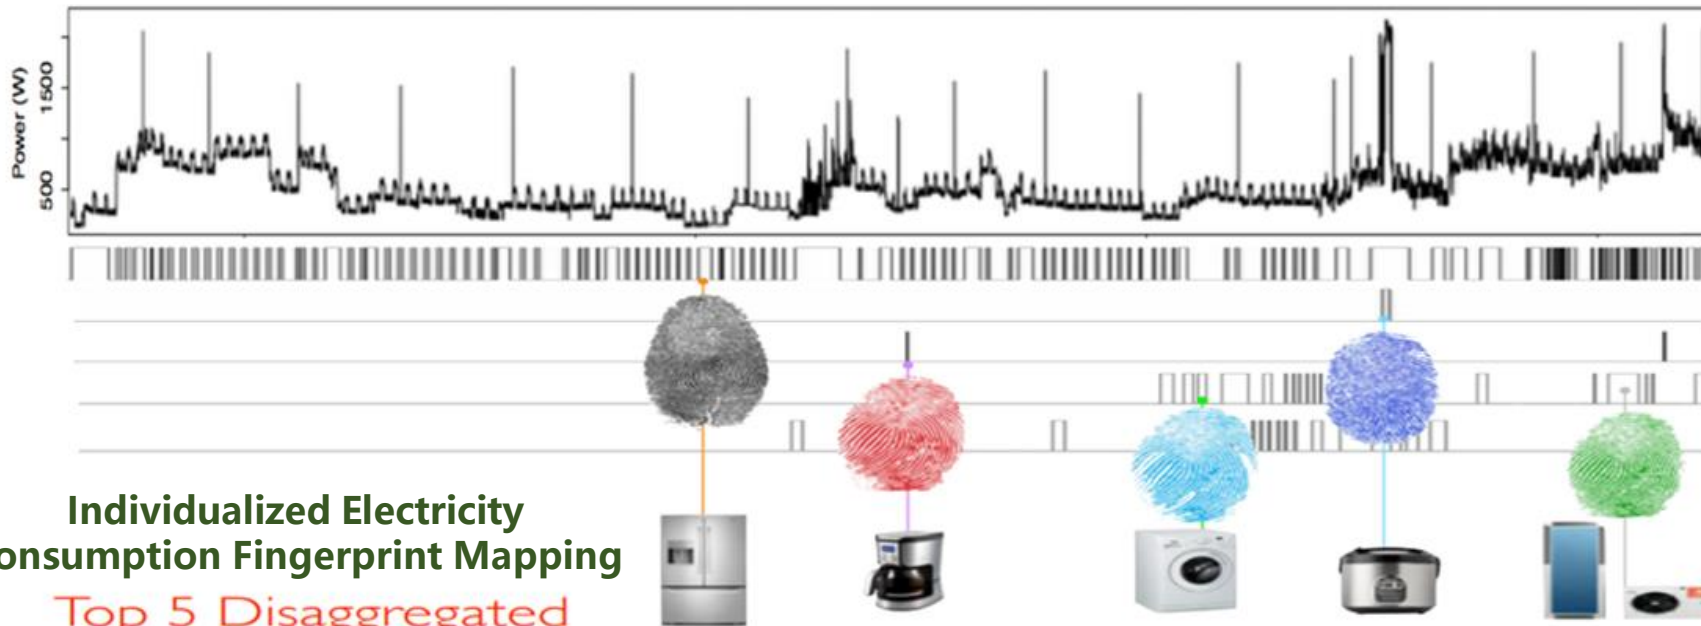

- Smart Energy Management – Energy Efficiency E Housekeeper to save energy in summer by **9%**
- Replaced with Level-1 appliances to save energy by **11-16%**
- Total energy saved by **20-25%**

Net-Zero Building Design Services + Developers