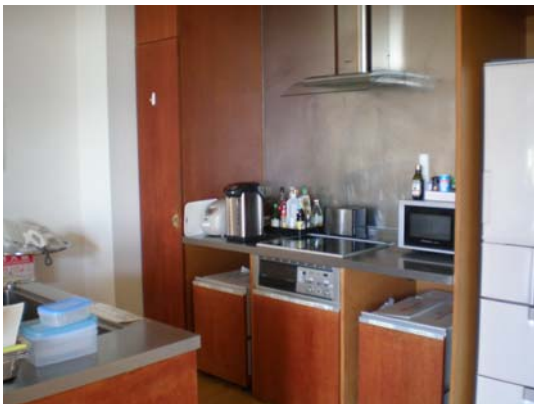

IGES ACCOMODATION

BED ROOM

SHOWER ROOM

SHARED KITCHEN

LAUNDRY MACHINE

Facilities Annexed

- LAN Cable
- Phone (Only Reception)
- Room Cleaning Service
- Laundry (With Drying machine/ Cleaning Material is needed)
- Cafeteria (Morning/ Lunch/ Supper time)